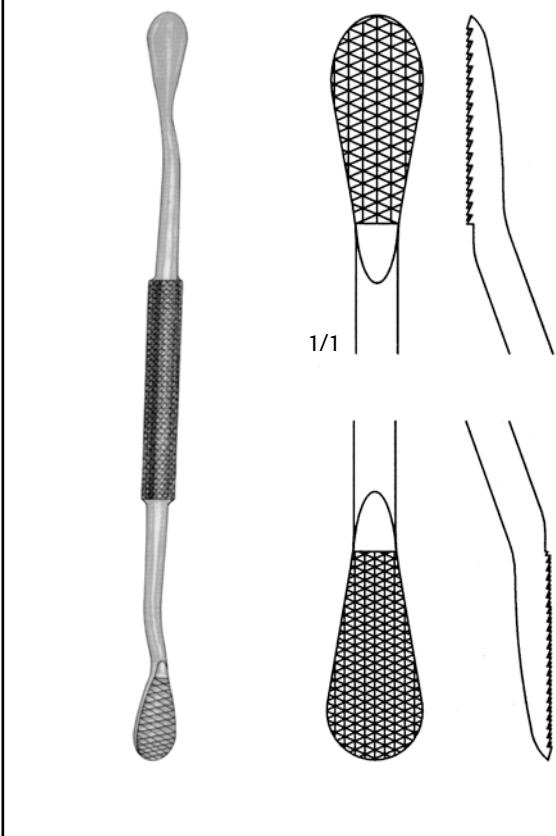

Fomon Rasp
 D 528 450
 8-1/2" Double Ended,
 Fine and Course Teeth

P.I. Bone Rasp
 D 757 370
 8-1/2" Double Ended
 Fine and Course Cross Serrations