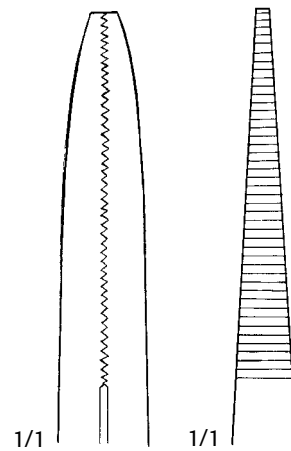

# Pliers

**Flat Nose Pliers**

D 544 380  
6" Delicate  
2mm tip for cerclage wire

*Long delicate jaws are perfect for pulling K-Wires, especially in hard to reach sites.*

**Long Jaw Needle Nose Pliers**

D 544 400  
7" Parallel Grooved Jaws  
2mm tip  
Jaw length: 2-1/4"

**Flat Nose K-Wire Pliers with Groove**

D 544 440  
7", 6mm tip

**Flat Nose K-Wire Pliers**

D 544 460  
7", 6mm tip