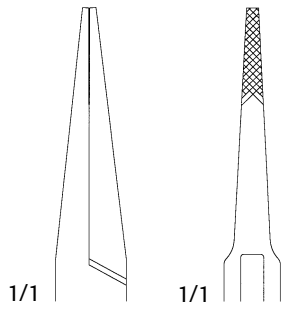

# Pliers

**Flat Nose Pliers**

D 544 380  
6" Delicate  
2mm tip for cerclage wire

*Long delicate jaws are perfect for pulling K-Wires, especially in hard to reach sites.*

**Long Jaw Needle Nose Pliers**

D 544 400  
7" Parallel Grooved Jaws  
2mm tip  
Jaw length: 2-1/4"

**Flat Nose K-Wire Pliers with Groove**

D 544 440  
7", 6mm tip

**Flat Nose K-Wire Pliers**

D 544 460  
7", 6mm tip