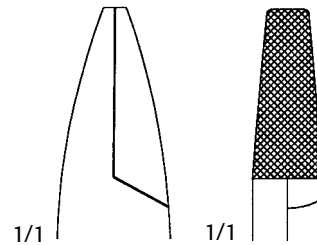

# Pliers

**Flat Nose Pliers**

D 544 380  
6" Delicate  
2mm tip for cerclage wire

*Long delicate jaws are perfect for pulling K-Wires, especially in hard to reach sites.*

**Long Jaw Needle Nose Pliers**

D 544 400  
7" Parallel Grooved Jaws  
2mm tip  
Jaw length: 2-1/4"

**Flat Nose K-Wire Pliers with Groove**

D 544 440  
7", 6mm tip

**Flat Nose K-Wire Pliers**

D 544 460  
7", 6mm tip