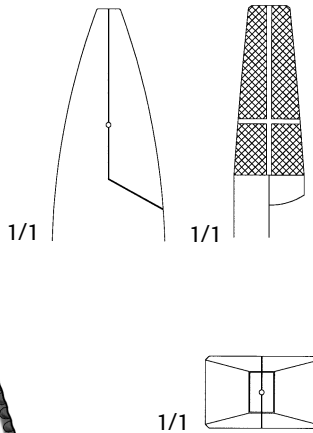

# Pliers

**Flat Nose Pliers**

D 544 380  
6" Delicate  
2mm tip for cerclage wire

*Long delicate jaws are perfect for pulling K-Wires, especially in hard to reach sites.*

**Long Jaw Needle Nose Pliers**

D 544 400  
7" Parallel Grooved Jaws  
2mm tip  
Jaw length: 2-1/4"

**Flat Nose K-Wire Pliers with Groove**

D 544 440  
7", 6mm tip

**Flat Nose K-Wire Pliers**

D 544 460  
7", 6mm tip