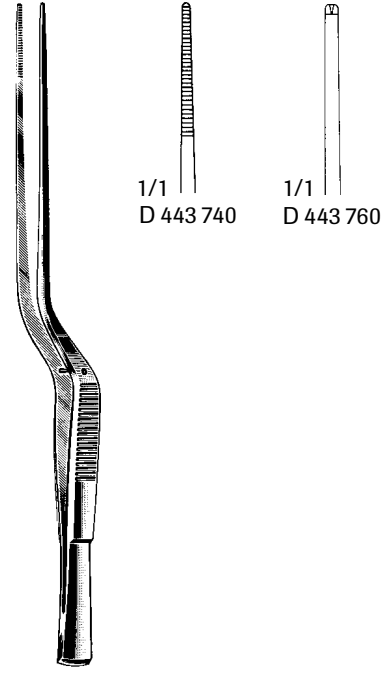

# Tissue Forceps

**Ferris-Smith Tissue Forceps**  
with Platform  
D 445 120 7" 1x2 Teeth  
D 445 140 7" 2x3 Teeth

**Cushing Bayonet Tissue Forceps**  
D 443 740 7-1/4" Serrated  
D 443 760 7-1/4" 1x2 Teeth

**Debaque Atrauma Forceps**  
D 553 700 6-1/4" 2.0mm