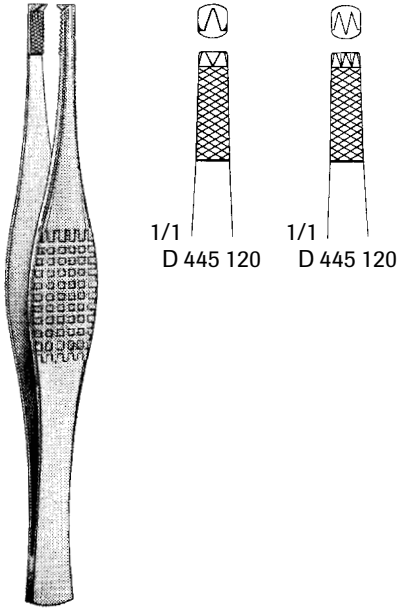

# Tissue Forceps

**Ferris-Smith Tissue Forceps**  
with Platform  
D 445 120 7" 1x2 Teeth  
D 445 140 7" 2x3 Teeth

**Cushing Bayonet Tissue Forceps**  
D 443 740 7-1/4" Serrated  
D 443 760 7-1/4" 1x2 Teeth

**Debaque Atrauma Forceps**  
D 553 700 6-1/4" 2.0mm