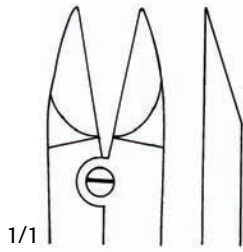

# Bone Cutting Forceps

**Ruskin-Liston Forceps**  
D 537 400 6" Straight

**Kleinert-Kutz Forceps**  
Delicate Blades  
D 537 450 6" Straight  
D 537 470 6" Curved

**Ruskin-Liston Forceps**  
Straight  
D 537 280 7-1/2"  
D 537 300 7-1/2" Delicate Blades

# Bone Cutting Forceps

**Stille-Liston Forceps**  
D 535 560  
10-1/2" Straight

**Stille-Liston Forceps**  
D 535 600  
10-1/2" Angled on Flat

**Stille-Horsley Forceps**  
D 535 640  
10-1/2" Angled