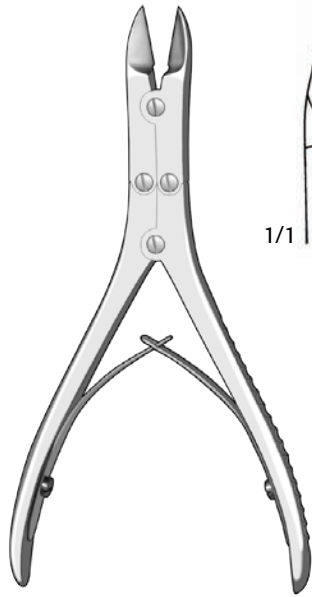

# Bone Cutting Forceps

**Ruskin-Liston Forceps**  
D 537 400 6" Straight

**Kleinert-Kutz Forceps**  
Delicate Blades  
D 537 450 6" Straight  
D 537 470 6" Curved

**Ruskin-Liston Forceps**  
Straight  
D 537 280 7-1/2"  
D 537 300 7-1/2" Delicate Blades

# Bone Cutting Forceps

**Stille-Liston Forceps**  
D 535 560  
10-1/2" Straight

**Stille-Liston Forceps**  
D 535 600  
10-1/2" Angled on Flat

**Stille-Horsley Forceps**  
D 535 640  
10-1/2" Angled