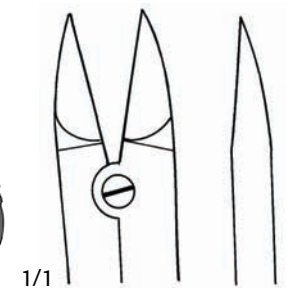

# Bone Cutting Forceps

**Ruskin-Liston Forceps**  
D 537 400 6" Straight

**Kleinert-Kutz Forceps**  
Delicate Blades  
D 537 450 6" Straight  
D 537 470 6" Curved

**Ruskin-Liston Forceps**  
Straight  
D 537 280 7-1/2"  
D 537 300 7-1/2" Delicate Blades

# Bone Cutting Forceps

**Stille-Liston Forceps**  
D 535 560  
10-1/2" Straight

**Stille-Liston Forceps**  
D 535 600  
10-1/2" Angled on Flat

**Stille-Horsley Forceps**  
D 535 640  
10-1/2" Angled