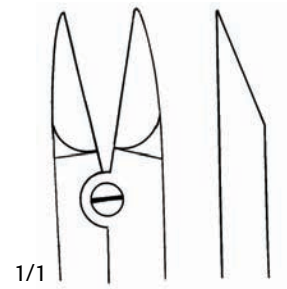

# Bone Cutting Forceps

**Ruskin-Liston Forceps**  
D 537 400 6" Straight

**Kleinert-Kutz Forceps**  
Delicate Blades  
D 537 450 6" Straight  
D 537 470 6" Curved

**Ruskin-Liston Forceps**  
Straight  
D 537 280 7-1/2"  
D 537 300 7-1/2" Delicate Blades

# Bone Cutting Forceps

**Stille-Liston Forceps**  
D 535 560  
10-1/2" Straight

**Stille-Liston Forceps**  
D 535 600  
10-1/2" Angled on Flat

**Stille-Horsley Forceps**  
D 535 640  
10-1/2" Angled