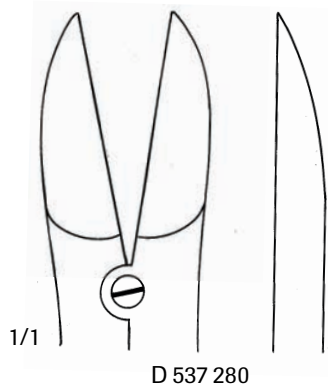

# Bone Cutting Forceps

**Ruskin-Liston Forceps**  
D 537 400 6" Straight

**Kleinert-Kutz Forceps**  
Delicate Blades  
D 537 450 6" Straight  
D 537 470 6" Curved

**Ruskin-Liston Forceps**  
Straight  
D 537 280 7-1/2"  
D 537 300 7-1/2" Delicate Blades

# Bone Cutting Forceps

**Stille-Liston Forceps**  
D 535 560  
10-1/2" Straight

**Stille-Liston Forceps**  
D 535 600  
10-1/2" Angled on Flat

**Stille-Horsley Forceps**  
D 535 640  
10-1/2" Angled