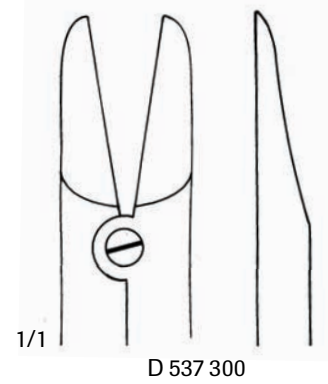

# Bone Cutting Forceps

**Ruskin-Liston Forceps**  
D 537 400 6" Straight

**Kleinert-Kutz Forceps**  
Delicate Blades  
D 537 450 6" Straight  
D 537 470 6" Curved

**Ruskin-Liston Forceps**  
Straight  
D 537 280 7-1/2"  
D 537 300 7-1/2" Delicate Blades

# Bone Cutting Forceps

**Stille-Liston Forceps**  
D 535 560  
10-1/2" Straight

**Stille-Liston Forceps**  
D 535 600  
10-1/2" Angled on Flat

**Stille-Horsley Forceps**  
D 535 640  
10-1/2" Angled