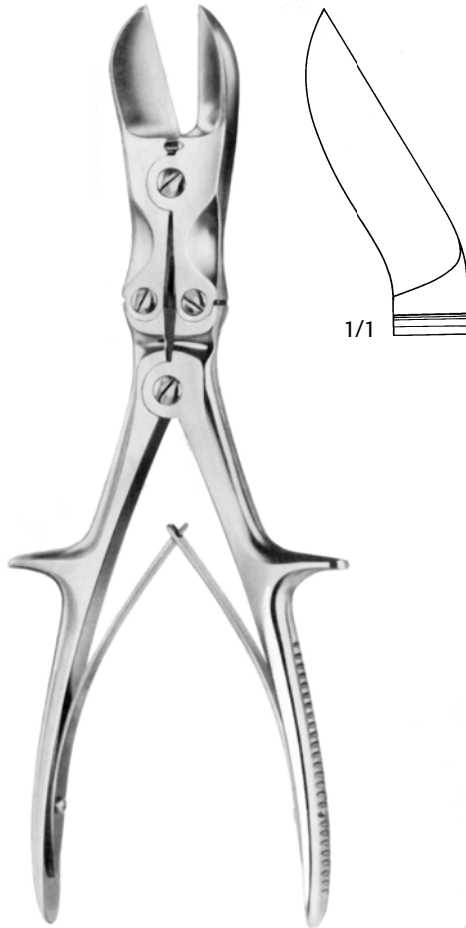

# Bone Cutting Forceps

**Ruskin-Liston Forceps**  
D 537 400 6" Straight

**Kleinert-Kutz Forceps**  
Delicate Blades  
D 537 450 6" Straight  
D 537 470 6" Curved

**Ruskin-Liston Forceps**  
Straight  
D 537 280 7-1/2"  
D 537 300 7-1/2" Delicate Blades

# Bone Cutting Forceps

**Stille-Liston Forceps**  
D 535 560  
10-1/2" Straight

**Stille-Liston Forceps**  
D 535 600  
10-1/2" Angled on Flat

**Stille-Horsley Forceps**  
D 535 640  
10-1/2" Angled