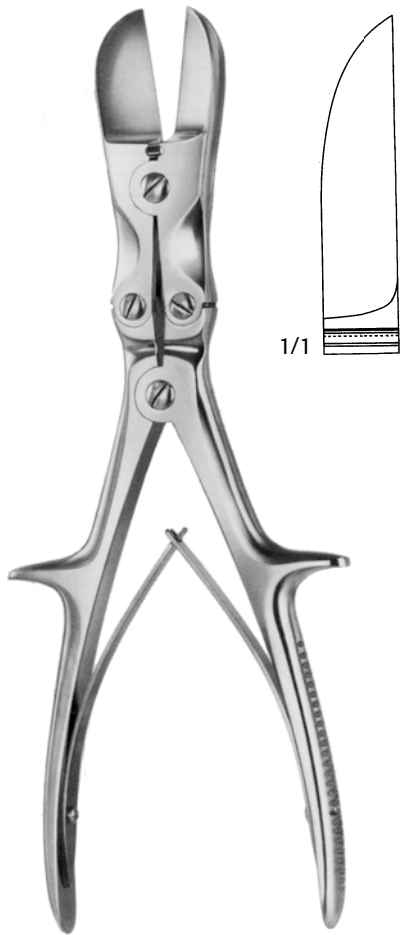

# Bone Cutting Forceps

**Ruskin-Liston Forceps**  
D 537 400 6" Straight

**Kleinert-Kutz Forceps**  
Delicate Blades  
D 537 450 6" Straight  
D 537 470 6" Curved

**Ruskin-Liston Forceps**  
Straight  
D 537 280 7-1/2"  
D 537 300 7-1/2" Delicate Blades

# Bone Cutting Forceps

**Stille-Liston Forceps**  
D 535 560  
10-1/2" Straight

**Stille-Liston Forceps**  
D 535 600  
10-1/2" Angled on Flat

**Stille-Horsley Forceps**  
D 535 640  
10-1/2" Angled