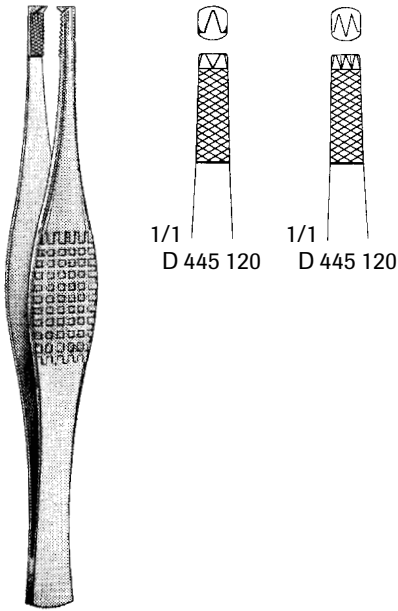

# Tissue Forceps

## Ferris-Smith Tissue Forceps

with Platform

D 445 120 7" 1x2 Teeth

D 445 140 7" 2x3 Teeth

## Cushing Bayonet Tissue Forceps

D 443 740 7-1/4" Serrated

D 443 760 7-1/4" 1x2 Teeth

## Debaque Atrauma Forceps

D 553 700 6-1/4" 2.0mm