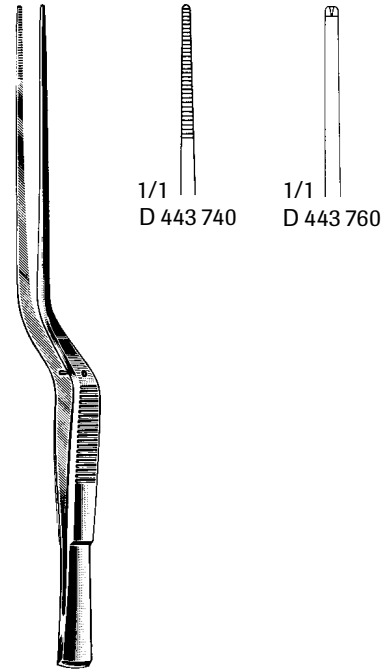

# Tissue Forceps

## Ferris-Smith Tissue Forceps

with Platform

D 445 120 7" 1x2 Teeth

D 445 140 7" 2x3 Teeth

## Cushing Bayonet Tissue Forceps

D 443 740 7-1/4" Serrated

D 443 760 7-1/4" 1x2 Teeth

## Debaque Atrauma Forceps

D 553 700 6-1/4" 2.0mm