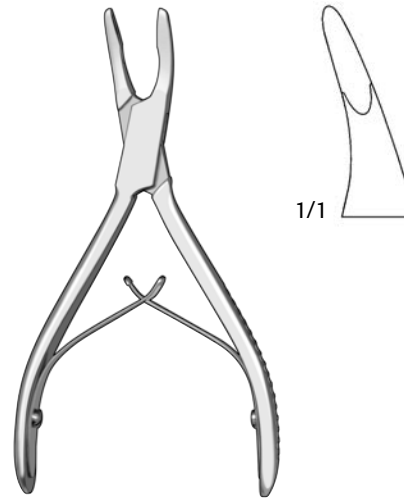

# Rongeurs

**Micro Friedman Rongeur**  
1.5x5mm Bite

- D 534 300 5-1/2" Straight
- D 534 320 5-1/2" 30° Angled
- D 534 340 5-1/2" 90° Angled

**Friedman Rongeur**

- 4x11mm Bite
- D 534 520
- 5-1/2" Curved Delicate

**Mini-Friedman Rongeur**

- 2x8mm Bite, Delicate
- D 534 530 6" Straight
- D 534 540 6" Curved

**Dean (Blumenthal) Rongeur**

- 4x11mm Bite
- D 534 560 6" 30° Curve