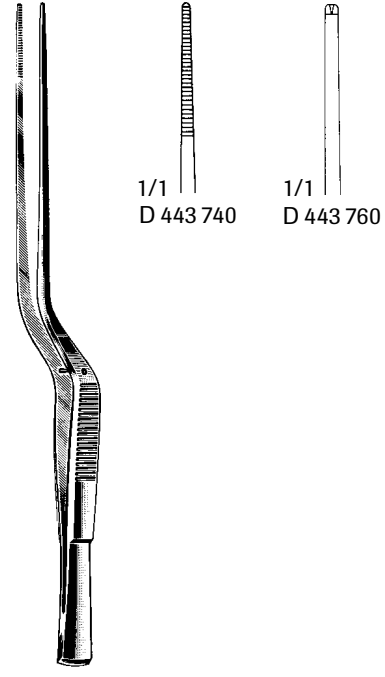

Tissue Forceps

Ferris-Smith Tissue Forceps
with Platform
D 445 120 7" 1x2 Teeth
D 445 140 7" 2x3 Teeth

Cushing Bayonet Tissue Forceps
D 443 740 7-1/4" Serrated
D 443 760 7-1/4" 1x2 Teeth

Debaquey Atrauma Forceps
D 553 700 6-1/4" 2.0mm