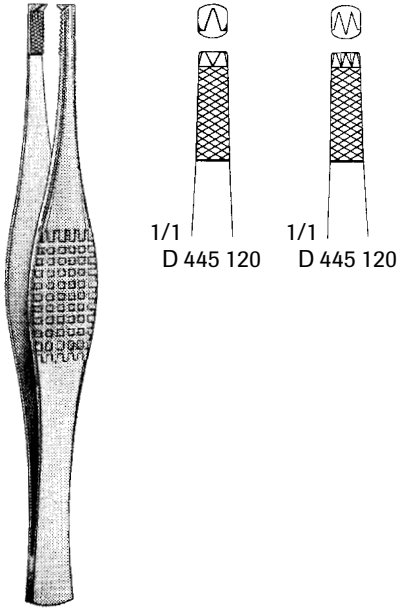

Tissue Forceps

Ferris-Smith Tissue Forceps
with Platform
D 445 120 7" 1x2 Teeth
D 445 140 7" 2x3 Teeth

Cushing Bayonet Tissue Forceps
D 443 740 7-1/4" Serrated
D 443 760 7-1/4" 1x2 Teeth

Debaquey Atrauma Forceps
D 553 700 6-1/4" 2.0mm