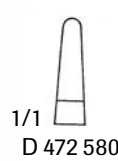

### Halsey Needle Holder

- D 472 540 5" Smooth
- D 472 550 5" Smooth, Carbide
- D 472 560 5-1/4" Serrated
- D 472 570 5" Serrated, Carbide

### Webster Needle Holder

- D 472 580 5" Smooth
- D 472 600 5" Smooth, Carbide