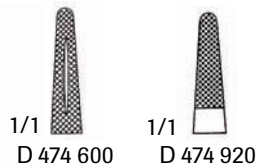

Mayo Hegar Needle Holder

- Serrated
- D 474 600 5-1/4"   D 474 900 5" Carbide
- D 474 620 6"   D 474 920 6" Carbide
- D 474 680 7"   D 474 980 7" Carbide
- D 474 740 8"   D 475 040 8" Carbide