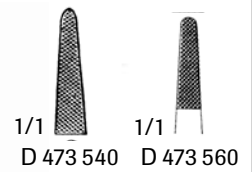

# Needle Holders

### Halsey Needle Holder

- D 472 540 5" Smooth
- D 472 550 5" Smooth, Carbide
- D 472 560 5-1/4" Serrated
- D 472 570 5" Serrated, Carbide

### Webster Needle Holder

- D 472 580 5" Smooth
- D 472 600 5" Smooth, Carbide