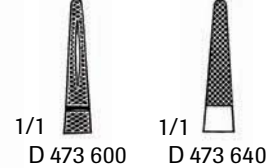

Crile-Wood (Debaquey) Needle Holder

- Serrated
- D 473 600 6"   D 473 640 6" Carbide
- D 473 610 7"   D 473 650 7" Carbide
- D 473 620 8"   D 473 660 8" Carbide
- D 473 680 9" Carbide