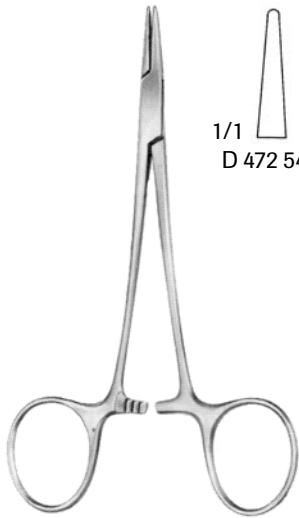

# Needle Holders

### Halsey Needle Holder

- D 472 540 5" Smooth
- D 472 550 5" Smooth, Carbide
- D 472 560 5-1/4" Serrated
- D 472 570 5" Serrated, Carbide

### Webster Needle Holder

- D 472 580 5" Smooth
- D 472 600 5" Smooth, Carbide

### Hegar Baumgartner Needle Holder

- D 473 520 5" Serrated
- D 473 540 5-3/4" Serrated
- D 473 560 5-1/2" Serrated Carbide