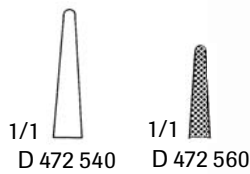

### Halsey Needle Holder

- D 472 540 5" Smooth
- D 472 550 5" Smooth, Carbide
- D 472 560 5-1/4" Serrated
- D 472 570 5" Serrated, Carbide

### Webster Needle Holder

- D 472 580 5" Smooth
- D 472 600 5" Smooth, Carbide