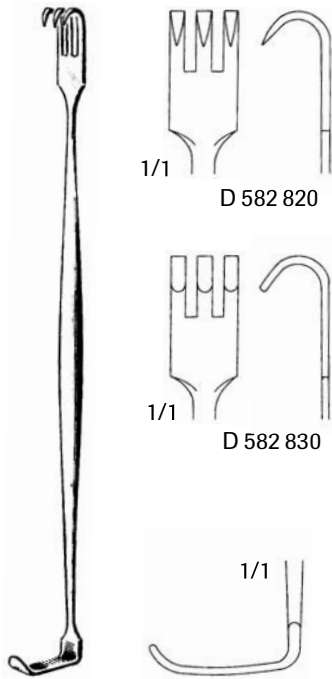

Retractors

Mathieu Retractor

D 582 820
6-1/4" 3 Sharp Prongs, Double Ended
D 582 830
6-1/4" 3 Blunt Prongs, Double Ended

Crile Retractor

D 576 580
4-3/8" Double Ended

U.S. Army Retractor

D 575 620
8-1/2" Double Ended, Set of 2

Baby Ribbon Retractor

Malleable
D 579 420 6" x 1/2"
D 579 450 7-1/2" x 1"

Ribbon Retractor

Malleable
D 579 560 13" x 3/4"
D 579 580 13" x 1"
D 579 600 13" x 1-1/4"
D 579 620 13" x 1-1/2"
D 579 660 13" x 2"