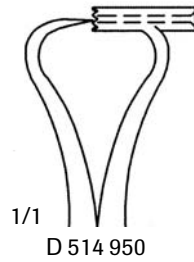

Bone Reduction Forceps

Bone Reduction Forceps

- D 514 950
5" with .035 Drill Guide
- D 514 960
5" with .045 Drill Guide
- D 514 970
5" with .062 Drill Guide

*For positioning
K-Wire up to
.062" (1.6mm).*

- ### Bone Reduction Forceps
- D 514 940
5-1/4" Curved with 1.6mm K-Wire Guide

- ### Bone Reduction Forceps
- D 533 270
5-1/4" Curved

Bone Reduction Forceps

Bone Reduction Forceps
 D 514 900
 5" Curved, Pointed Tips

Stagbeetle Bone Reduction Forceps
 D 533 090
 4-3/4" Curved, Pointed Tips

Bone Reduction Forceps
 D 533 230
 5" Curved, Serrated with Pointed Tips

Bone Reduction Forceps
 D 533 180
 5-1/2" Small, Curved

Bone Reduction Forceps

Lewin Bone Forceps
D 533 200
7" Serrated, Slightly Curved

Kern Bone Forceps
D 532 520
5-3/4" Mini, with Ratchet
D 532 540
8-1/2" Mini, with Ratchet