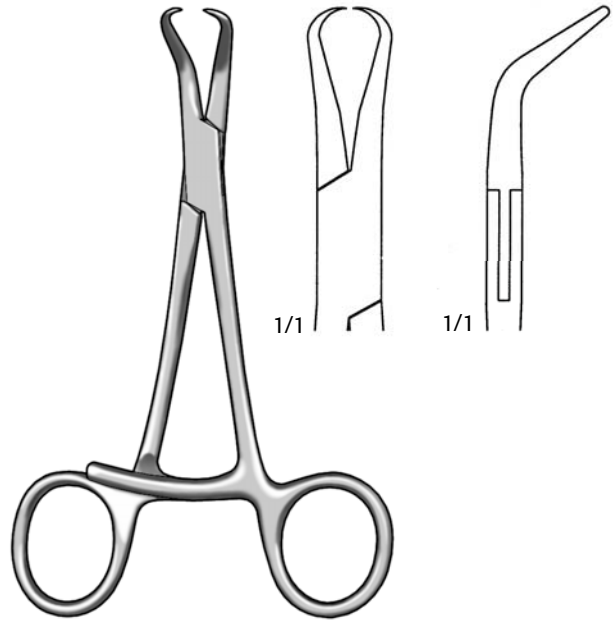

Bone Reduction Forceps

Bone Reduction Forceps

- D 514 950
5" with .035 Drill Guide
- D 514 960
5" with .045 Drill Guide
- D 514 970
5" with .062 Drill Guide

*For positioning
K-Wire up to
.062" (1.6mm).*

- ### Bone Reduction Forceps
- D 514 940
5-1/4" Curved with 1.6mm K-Wire Guide

- ### Bone Reduction Forceps
- D 533 270
5-1/4" Curved

Bone Reduction Forceps

Bone Reduction Forceps
 D 514 900
 5" Curved, Pointed Tips

Stagbeetle Bone Reduction Forceps
 D 533 090
 4-3/4" Curved, Pointed Tips

Bone Reduction Forceps
 D 533 230
 5" Curved, Serrated with Pointed Tips

Bone Reduction Forceps
 D 533 180
 5-1/2" Small, Curved

Bone Reduction Forceps

Lewin Bone Forceps
D 533 200
7" Serrated, Slightly Curved

Kern Bone Forceps
D 532 520
5-3/4" Mini, with Ratchet
D 532 540
8-1/2" Mini, with Ratchet