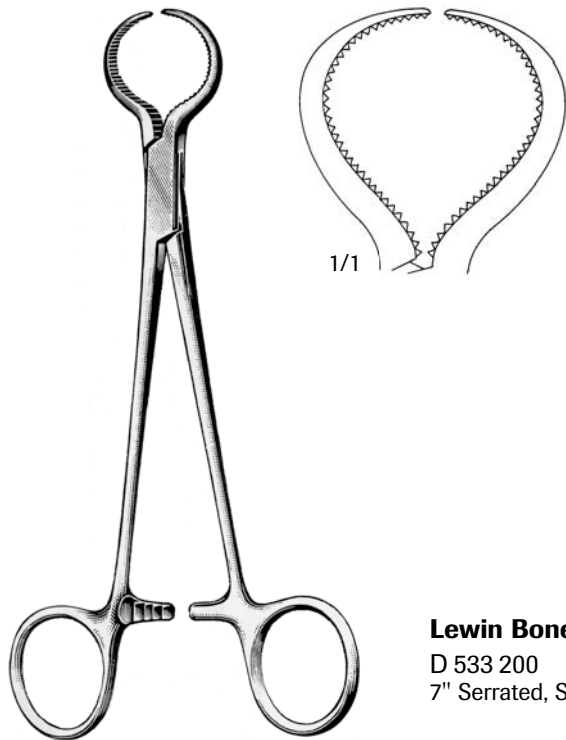

Bone Reduction Forceps

Bone Reduction Forceps

- D 514 950
5" with .035 Drill Guide
- D 514 960
5" with .045 Drill Guide
- D 514 970
5" with .062 Drill Guide

*For positioning
K-Wire up to
.062" (1.6mm).*

- ### Bone Reduction Forceps
- D 514 940
5-1/4" Curved with 1.6mm K-Wire Guide

- ### Bone Reduction Forceps
- D 533 270
5-1/4" Curved

Bone Reduction Forceps

Bone Reduction Forceps
 D 514 900
 5" Curved, Pointed Tips

Stagbeetle Bone Reduction Forceps
 D 533 090
 4-3/4" Curved, Pointed Tips

Bone Reduction Forceps
 D 533 230
 5" Curved, Serrated with Pointed Tips

Bone Reduction Forceps
 D 533 180
 5-1/2" Small, Curved

Bone Reduction Forceps

Lewin Bone Forceps
D 533 200
7" Serrated, Slightly Curved

Kern Bone Forceps
D 532 520
5-3/4" Mini, with Ratchet
D 532 540
8-1/2" Mini, with Ratchet