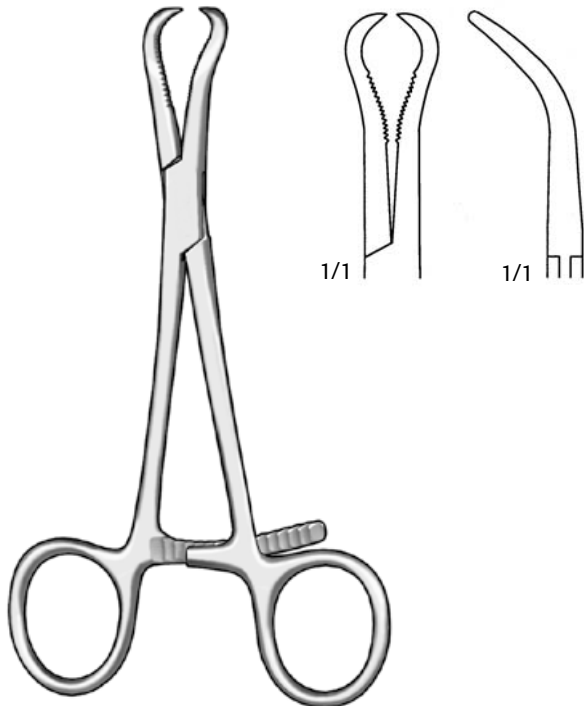

Bone Reduction Forceps

Bone Reduction Forceps

- D 514 950
5" with .035 Drill Guide
- D 514 960
5" with .045 Drill Guide
- D 514 970
5" with .062 Drill Guide

*For positioning
K-Wire up to
.062" (1.6mm).*

- ### Bone Reduction Forceps
- D 514 940
5-1/4" Curved with 1.6mm K-Wire Guide

- ### Bone Reduction Forceps
- D 533 270
5-1/4" Curved

Bone Reduction Forceps

Bone Reduction Forceps
 D 514 900
 5" Curved, Pointed Tips

Stagbeetle Bone Reduction Forceps
 D 533 090
 4-3/4" Curved, Pointed Tips

Bone Reduction Forceps
 D 533 230
 5" Curved, Serrated with Pointed Tips

Bone Reduction Forceps
 D 533 180
 5-1/2" Small, Curved

Bone Reduction Forceps

Lewin Bone Forceps
D 533 200
7" Serrated, Slightly Curved

Kern Bone Forceps
D 532 520
5-3/4" Mini, with Ratchet
D 532 540
8-1/2" Mini, with Ratchet