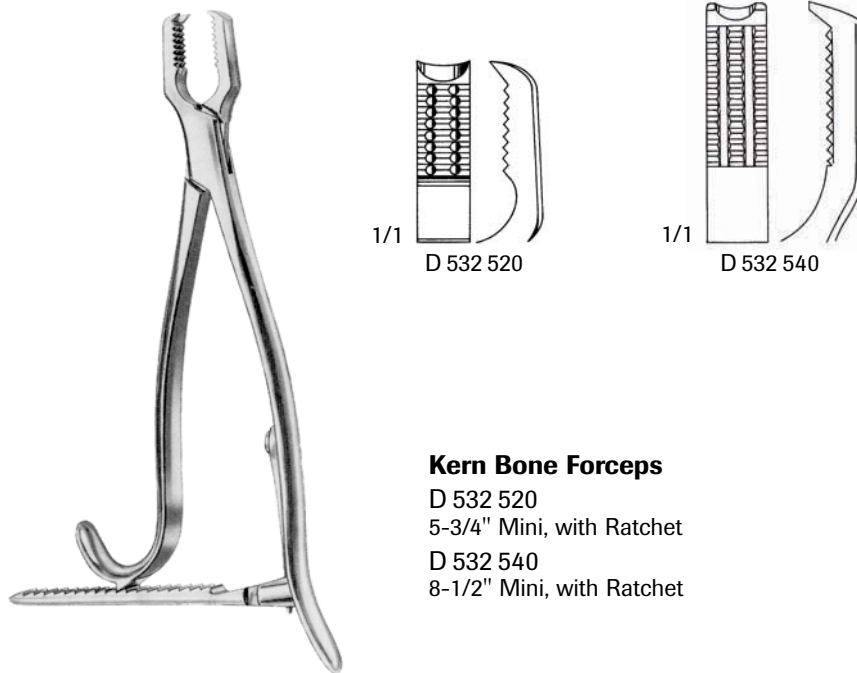

Bone Reduction Forceps

Bone Reduction Forceps

- D 514 950
5" with .035 Drill Guide
- D 514 960
5" with .045 Drill Guide
- D 514 970
5" with .062 Drill Guide

*For positioning
K-Wire up to
.062" (1.6mm).*

- ### Bone Reduction Forceps
- D 514 940
5-1/4" Curved with 1.6mm K-Wire Guide

- ### Bone Reduction Forceps
- D 533 270
5-1/4" Curved

Bone Reduction Forceps

Bone Reduction Forceps
 D 514 900
 5" Curved, Pointed Tips

Stagbeetle Bone Reduction Forceps
 D 533 090
 4-3/4" Curved, Pointed Tips

Bone Reduction Forceps
 D 533 230
 5" Curved, Serrated with Pointed Tips

Bone Reduction Forceps
 D 533 180
 5-1/2" Small, Curved

Bone Reduction Forceps

Lewin Bone Forceps
D 533 200
7" Serrated, Slightly Curved

Kern Bone Forceps
D 532 520
5-3/4" Mini, with Ratchet
D 532 540
8-1/2" Mini, with Ratchet