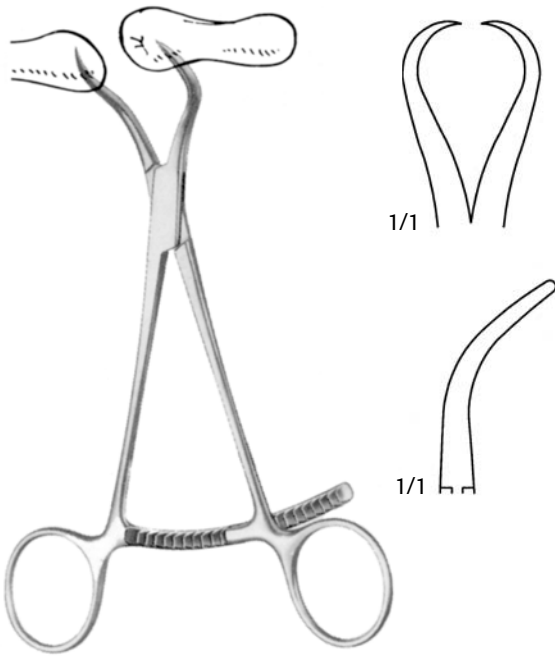

Bone Reduction Forceps

Bone Reduction Forceps

- D 514 950
5" with .035 Drill Guide
- D 514 960
5" with .045 Drill Guide
- D 514 970
5" with .062 Drill Guide

*For positioning
K-Wire up to
.062" (1.6mm).*

- ### Bone Reduction Forceps
- D 514 940
5-1/4" Curved with 1.6mm K-Wire Guide

- ### Bone Reduction Forceps
- D 533 270
5-1/4" Curved

Bone Reduction Forceps

Bone Reduction Forceps
 D 514 900
 5" Curved, Pointed Tips

Stagbeetle Bone Reduction Forceps
 D 533 090
 4-3/4" Curved, Pointed Tips

Bone Reduction Forceps
 D 533 230
 5" Curved, Serrated with Pointed Tips

Bone Reduction Forceps
 D 533 180
 5-1/2" Small, Curved

Bone Reduction Forceps

Lewin Bone Forceps
D 533 200
7" Serrated, Slightly Curved

Kern Bone Forceps
D 532 520
5-3/4" Mini, with Ratchet
D 532 540
8-1/2" Mini, with Ratchet