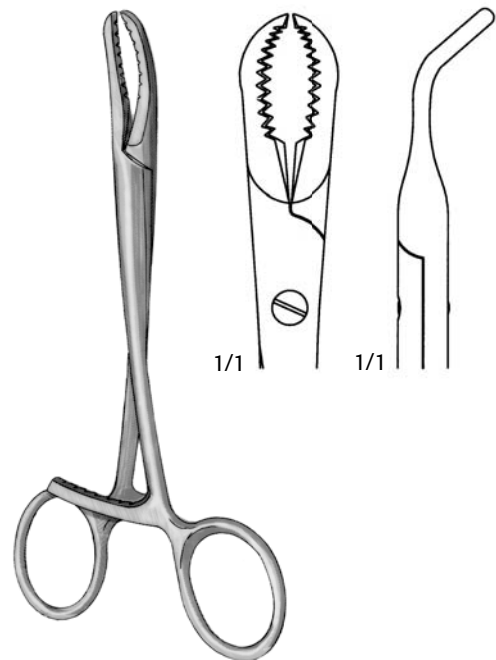

Bone Reduction Forceps

Bone Reduction Forceps

- D 514 950
5" with .035 Drill Guide
- D 514 960
5" with .045 Drill Guide
- D 514 970
5" with .062 Drill Guide

*For positioning
K-Wire up to
.062" (1.6mm).*

- ### Bone Reduction Forceps
- D 514 940
5-1/4" Curved with 1.6mm K-Wire Guide

- ### Bone Reduction Forceps
- D 533 270
5-1/4" Curved

Bone Reduction Forceps

Bone Reduction Forceps
 D 514 900
 5" Curved, Pointed Tips

Stagbeetle Bone Reduction Forceps
 D 533 090
 4-3/4" Curved, Pointed Tips

Bone Reduction Forceps
 D 533 230
 5" Curved, Serrated with Pointed Tips

Bone Reduction Forceps
 D 533 180
 5-1/2" Small, Curved

Bone Reduction Forceps

Lewin Bone Forceps
D 533 200
7" Serrated, Slightly Curved

Kern Bone Forceps
D 532 520
5-3/4" Mini, with Ratchet
D 532 540
8-1/2" Mini, with Ratchet