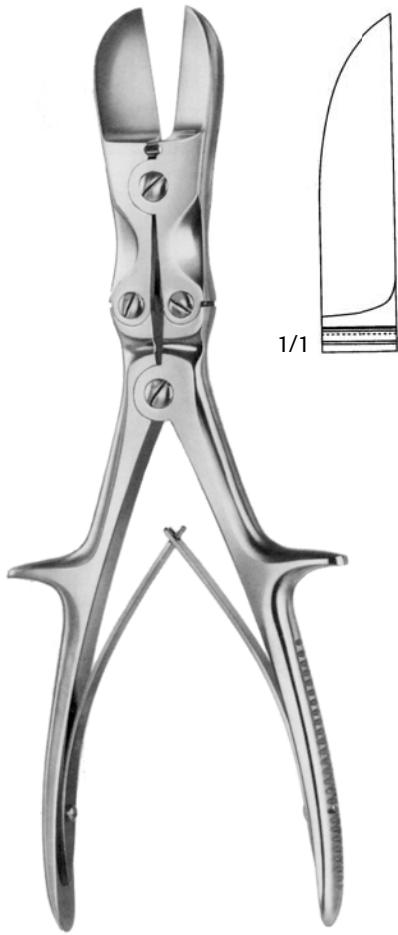

Bone Cutting Forceps

Ruskin-Liston Forceps
D 537 400 6" Straight

Kleinert-Kutz Forceps
Delicate Blades
D 537 450 6" Straight
D 537 470 6" Curved

Ruskin-Liston Forceps
Straight
D 537 280 7-1/2"
D 537 300 7-1/2" Delicate Blades

Bone Cutting Forceps

Stille-Liston Forceps
D 535 560
10-1/2" Straight

Stille-Liston Forceps
D 535 600
10-1/2" Angled on Flat

Stille-Horsley Forceps
D 535 640
10-1/2" Angled