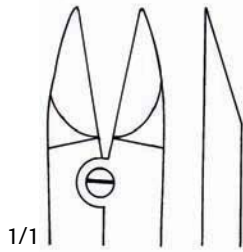

Bone Cutting Forceps

Ruskin-Liston Forceps
D 537 400 6" Straight

Kleinert-Kutz Forceps
Delicate Blades
D 537 450 6" Straight
D 537 470 6" Curved

Ruskin-Liston Forceps
Straight
D 537 280 7-1/2"
D 537 300 7-1/2" Delicate Blades

Bone Cutting Forceps

Stille-Liston Forceps
D 535 560
10-1/2" Straight

Stille-Liston Forceps
D 535 600
10-1/2" Angled on Flat

Stille-Horsley Forceps
D 535 640
10-1/2" Angled