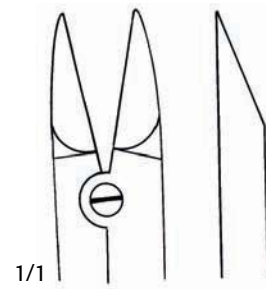

Bone Cutting Forceps

Ruskin-Liston Forceps
D 537 400 6" Straight

Kleinert-Kutz Forceps
Delicate Blades
D 537 450 6" Straight
D 537 470 6" Curved

Ruskin-Liston Forceps
Straight
D 537 280 7-1/2"
D 537 300 7-1/2" Delicate Blades

Bone Cutting Forceps

Stille-Liston Forceps
D 535 560
10-1/2" Straight

Stille-Liston Forceps
D 535 600
10-1/2" Angled on Flat

Stille-Horsley Forceps
D 535 640
10-1/2" Angled