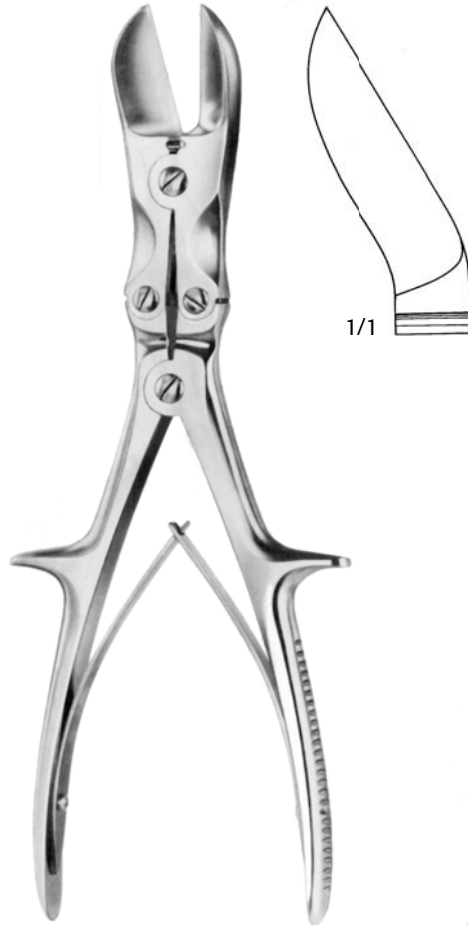

Bone Cutting Forceps

Ruskin-Liston Forceps
D 537 400 6" Straight

Kleinert-Kutz Forceps
Delicate Blades
D 537 450 6" Straight
D 537 470 6" Curved

Ruskin-Liston Forceps
Straight
D 537 280 7-1/2"
D 537 300 7-1/2" Delicate Blades

Bone Cutting Forceps

Stille-Liston Forceps
D 535 560
10-1/2" Straight

Stille-Liston Forceps
D 535 600
10-1/2" Angled on Flat

Stille-Horsley Forceps
D 535 640
10-1/2" Angled