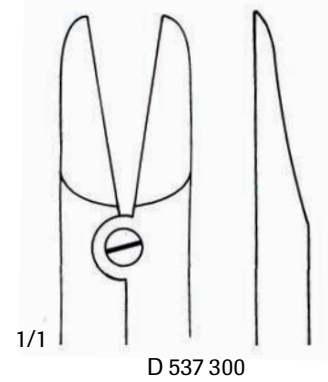

Bone Cutting Forceps

Ruskin-Liston Forceps
D 537 400 6" Straight

Kleinert-Kutz Forceps
Delicate Blades
D 537 450 6" Straight
D 537 470 6" Curved

Ruskin-Liston Forceps
Straight
D 537 280 7-1/2"
D 537 300 7-1/2" Delicate Blades

Bone Cutting Forceps

Stille-Liston Forceps
D 535 560
10-1/2" Straight

Stille-Liston Forceps
D 535 600
10-1/2" Angled on Flat

Stille-Horsley Forceps
D 535 640
10-1/2" Angled