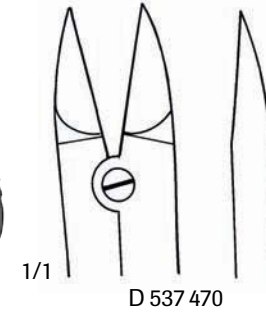

Bone Cutting Forceps

Ruskin-Liston Forceps
D 537 400 6" Straight

Kleinert-Kutz Forceps
Delicate Blades
D 537 450 6" Straight
D 537 470 6" Curved

Ruskin-Liston Forceps
Straight
D 537 280 7-1/2"
D 537 300 7-1/2" Delicate Blades

Bone Cutting Forceps

Stille-Liston Forceps
D 535 560
10-1/2" Straight

Stille-Liston Forceps
D 535 600
10-1/2" Angled on Flat

Stille-Horsley Forceps
D 535 640
10-1/2" Angled