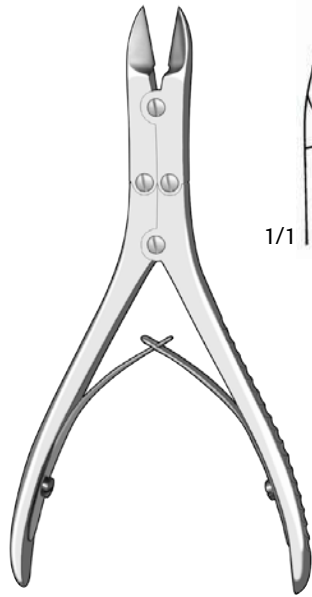

Bone Cutting Forceps

Ruskin-Liston Forceps
D 537 400 6" Straight

Kleinert-Kutz Forceps
Delicate Blades
D 537 450 6" Straight
D 537 470 6" Curved

Ruskin-Liston Forceps
Straight
D 537 280 7-1/2"
D 537 300 7-1/2" Delicate Blades

Bone Cutting Forceps

Stille-Liston Forceps
D 535 560
10-1/2" Straight

Stille-Liston Forceps
D 535 600
10-1/2" Angled on Flat

Stille-Horsley Forceps
D 535 640
10-1/2" Angled