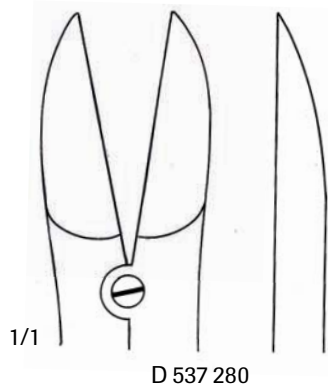

Bone Cutting Forceps

Ruskin-Liston Forceps
D 537 400 6" Straight

Kleinert-Kutz Forceps
Delicate Blades
D 537 450 6" Straight
D 537 470 6" Curved

Ruskin-Liston Forceps
Straight
D 537 280 7-1/2"
D 537 300 7-1/2" Delicate Blades

Bone Cutting Forceps

Stille-Liston Forceps
D 535 560
10-1/2" Straight

Stille-Liston Forceps
D 535 600
10-1/2" Angled on Flat

Stille-Horsley Forceps
D 535 640
10-1/2" Angled