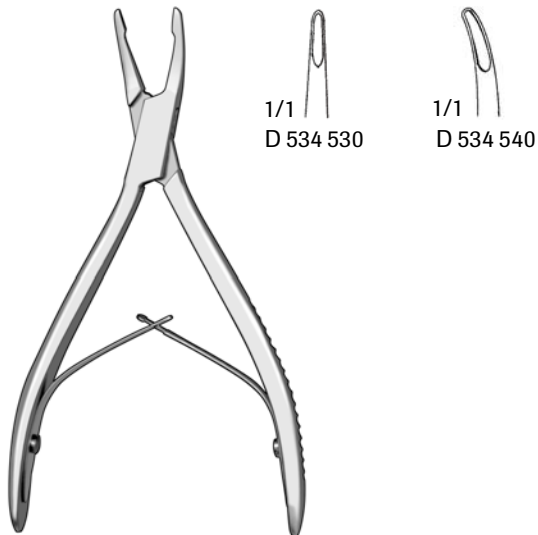

# Rongeurs

**Micro Friedman Rongeur**  
1.5x5mm Bite

- D 534 300 5-1/2" Straight
- D 534 320 5-1/2" 30° Angled
- D 534 340 5-1/2" 90° Angled

**Friedman Rongeur**

- 4x11mm Bite
- D 534 520
- 5-1/2" Curved Delicate

**Mini-Friedman Rongeur**

- 2x8mm Bite, Delicate
- D 534 530 6" Straight
- D 534 540 6" Curved

**Dean (Blumenthal) Rongeur**

- 4x11mm Bite
- D 534 560 6" 30° Curve