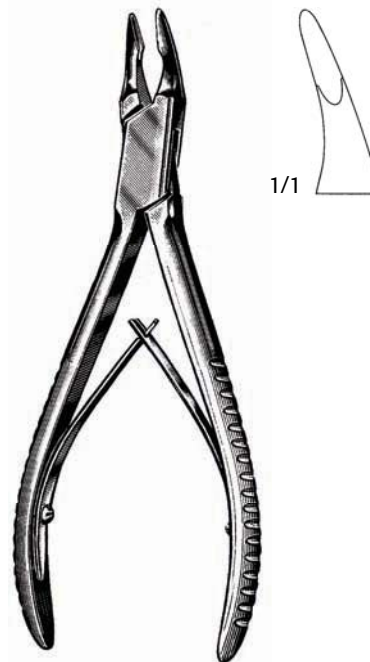

# Rongeurs

**Micro Friedman Rongeur**  
1.5x5mm Bite

- D 534 300 5-1/2" Straight
- D 534 320 5-1/2" 30° Angled
- D 534 340 5-1/2" 90° Angled

**Friedman Rongeur**

- 4x11mm Bite
- D 534 520
- 5-1/2" Curved Delicate

**Mini-Friedman Rongeur**

- 2x8mm Bite, Delicate
- D 534 530 6" Straight
- D 534 540 6" Curved

**Dean (Blumenthal) Rongeur**

- 4x11mm Bite
- D 534 560 6" 30° Curve