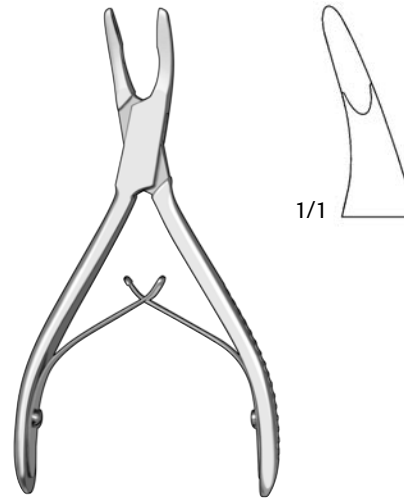

# Rongeurs

**Micro Friedman Rongeur**  
1.5x5mm Bite

- D 534 300 5-1/2" Straight
- D 534 320 5-1/2" 30° Angled
- D 534 340 5-1/2" 90° Angled

**Friedman Rongeur**

- 4x11mm Bite
- D 534 520
- 5-1/2" Curved Delicate

**Mini-Friedman Rongeur**

- 2x8mm Bite, Delicate
- D 534 530 6" Straight
- D 534 540 6" Curved

**Dean (Blumenthal) Rongeur**

- 4x11mm Bite
- D 534 560 6" 30° Curve