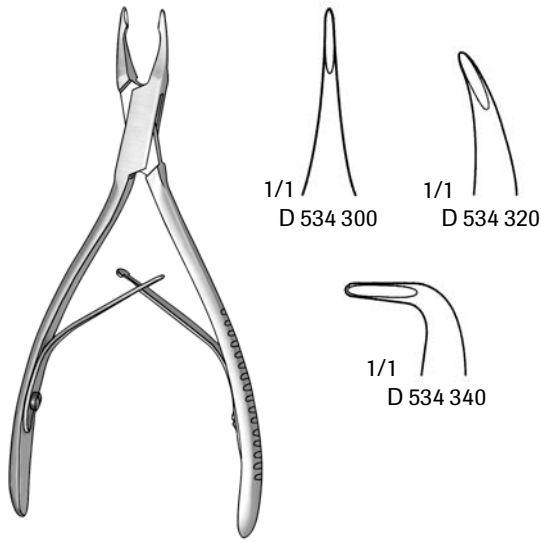

# Rongeurs

**Micro Friedman Rongeur**  
1.5x5mm Bite

- D 534 300 5-1/2" Straight
- D 534 320 5-1/2" 30° Angled
- D 534 340 5-1/2" 90° Angled

**Friedman Rongeur**

- 4x11mm Bite
- D 534 520
- 5-1/2" Curved Delicate

**Mini-Friedman Rongeur**

- 2x8mm Bite, Delicate
- D 534 530 6" Straight
- D 534 540 6" Curved

**Dean (Blumenthal) Rongeur**

- 4x11mm Bite
- D 534 560 6" 30° Curve