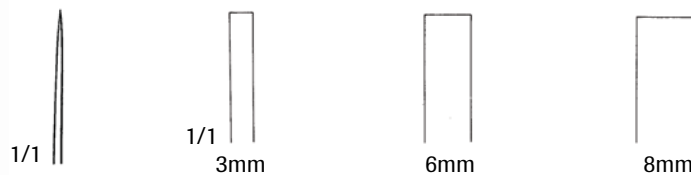

# Osteotomes

*The unusually long bevel of this osteotome allows the cut bone to gradually bend as it is cut.*

### P.I. Beveled Osteotome

7" Straight

- D 761 300 10mm
- D 761 360 20mm
- D 761 400 25mm

7" Curved

- D 761 600 5mm
- D 761 650 10mm

### Hoke Osteotome

5-1/4" Straight

- D 526 870 1/8" (3mm)
- D 526 880 3/16" (4mm)
- D 526 890 1/4" (6mm)
- D 526 900 5/16" (8mm)
- D 526 910 3/8" (10mm)
- D 526 920 1/2" (13mm)
- D 526 930 5/8" (16mm)
- D 526 940 3/4" (19mm)

5-1/4" Curved

- D 528 900 1/8" (3mm)
- D 528 910 3/16" (4mm)
- D 528 920 1/4" (6mm)
- D 528 930 5/16" (8mm)
- D 528 940 3/8" (10mm)
- D 528 960 1/2" (13mm)
- D 528 980 5/8" (16mm)
- D 528 990 3/4" (19mm)