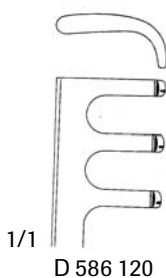

Self-Retaining Retractors

Alm Retractor

4 Blunt Prongs

D 586 040 2-3/4" Delicate

D 586 060 4" Delicate

Self-Retaining Retractor

D 586 070

4" Delicate, 4 Sharp Prongs

D 586 080

4" Delicate, 4 Blunt Prongs

*Replacement springs
available, contact your sales
representative for details.*

Jansen Retractor

D 586 120

4" 3x3 Blunt Prongs

Gelpi Retractor

Sharp Points

D 589 660 3-1/2"

D 589 680 4-1/2"

D 589 700 5-1/2"