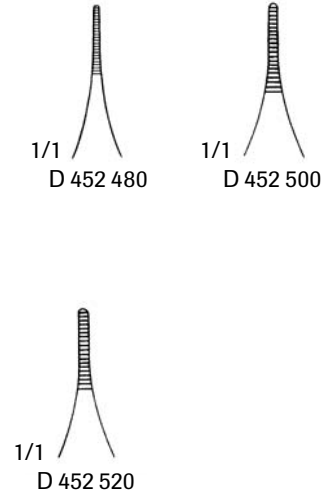

Adson Tissue and Dressing Forceps

Adson Brown Tissue Forceps

D 452 820
4-3/4" 9x9 Teeth, Side Grasping

Adson Tissue Forceps

D 452 460 4-3/4" 1x2 Teeth, Micro Tip
D 452 530 4-3/4" 1x2 Teeth, Serrated Tip
D 452 540 4-3/4" 1x2 Teeth, Delicate Tip
D 452 560 4-3/4" 1x2 Teeth, Standard Tip
D 452 600 4-3/4" 1x2 Teeth, Delicate Tip with Tying Platform
D 452 580 4-3/4" 2x3 Teeth

Adson Dressing and Tissue Forceps

D 452 400 6" 1x2 Teeth
D 452 420 6" Serrated
D 452 470 6" 1x2 Teeth, Micro Tip
D 452 490 6" Serrated, Micro Tip

Adson Dressing Forceps

4-3/4" Serrated
D 452 480 Micro Tip
D 452 500 Delicate Tip
D 452 520 Standard Tip
D 452 620 Carbide Tip