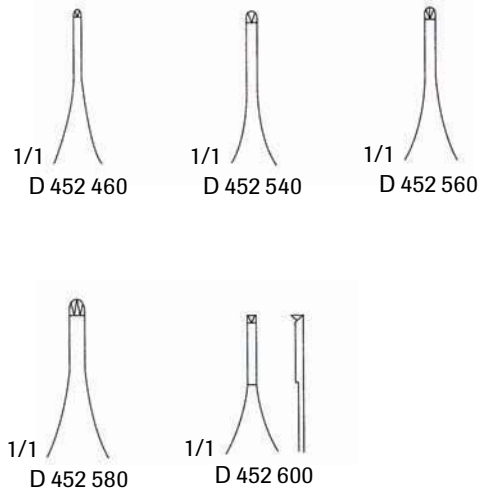

Adson Tissue and Dressing Forceps

Adson Brown Tissue Forceps

D 452 820
4-3/4" 9x9 Teeth, Side Grasping

Adson Tissue Forceps

D 452 460 4-3/4" 1x2 Teeth, Micro Tip
D 452 530 4-3/4" 1x2 Teeth, Serrated Tip
D 452 540 4-3/4" 1x2 Teeth, Delicate Tip
D 452 560 4-3/4" 1x2 Teeth, Standard Tip
D 452 600 4-3/4" 1x2 Teeth, Delicate Tip with Tying Platform
D 452 580 4-3/4" 2x3 Teeth

Adson Dressing and Tissue Forceps

D 452 400 6" 1x2 Teeth
D 452 420 6" Serrated
D 452 470 6" 1x2 Teeth, Micro Tip
D 452 490 6" Serrated, Micro Tip

Adson Dressing Forceps

4-3/4" Serrated
D 452 480 Micro Tip
D 452 500 Delicate Tip
D 452 520 Standard Tip
D 452 620 Carbide Tip