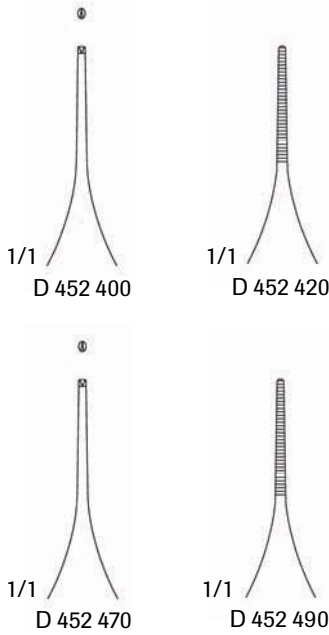

Adson Tissue and Dressing Forceps

Adson Brown Tissue Forceps

D 452 820
4-3/4" 9x9 Teeth, Side Grasping

Adson Tissue Forceps

D 452 460 4-3/4" 1x2 Teeth, Micro Tip
D 452 530 4-3/4" 1x2 Teeth, Serrated Tip
D 452 540 4-3/4" 1x2 Teeth, Delicate Tip
D 452 560 4-3/4" 1x2 Teeth, Standard Tip
D 452 600 4-3/4" 1x2 Teeth, Delicate Tip with Tying Platform
D 452 580 4-3/4" 2x3 Teeth

Adson Dressing and Tissue Forceps

D 452 400 6" 1x2 Teeth
D 452 420 6" Serrated
D 452 470 6" 1x2 Teeth, Micro Tip
D 452 490 6" Serrated, Micro Tip

Adson Dressing Forceps

4-3/4" Serrated
D 452 480 Micro Tip
D 452 500 Delicate Tip
D 452 520 Standard Tip
D 452 620 Carbide Tip