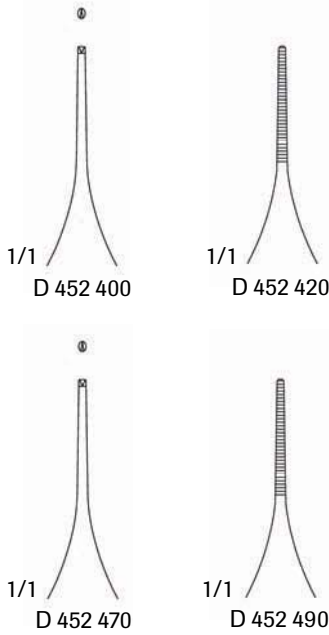

### Adson Brown Tissue Forceps

D 452 820  
4-3/4" 9x9 Teeth, Side Grasping

### Adson Tissue Forceps

D 452 460 4-3/4" 1x2 Teeth, Micro Tip  
D 452 530 4-3/4" 1x2 Teeth, Serrated Tip  
D 452 540 4-3/4" 1x2 Teeth, Delicate Tip  
D 452 560 4-3/4" 1x2 Teeth, Standard Tip  
D 452 600 4-3/4" 1x2 Teeth, Delicate Tip with Tying Platform  
D 452 580 4-3/4" 2x3 Teeth

### Adson Dressing and Tissue Forceps

D 452 400 6" 1x2 Teeth  
D 452 420 6" Serrated  
D 452 470 6" 1x2 Teeth, Micro Tip  
D 452 490 6" Serrated, Micro Tip

### Adson Dressing Forceps

4-3/4" Serrated  
D 452 480 Micro Tip  
D 452 500 Delicate Tip  
D 452 520 Standard Tip  
D 452 620 Carbide Tip