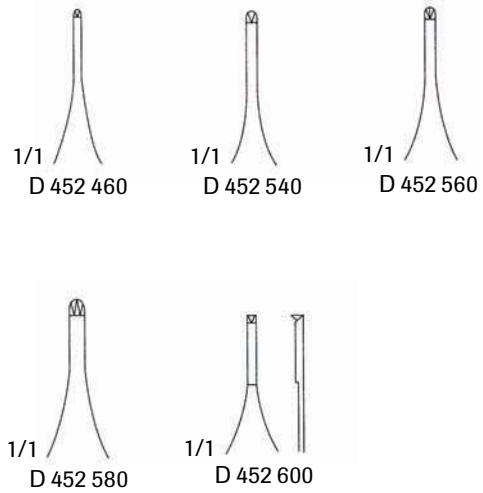

### Adson Brown Tissue Forceps

D 452 820  
4-3/4" 9x9 Teeth, Side Grasping

### Adson Tissue Forceps

D 452 460 4-3/4" 1x2 Teeth, Micro Tip  
D 452 530 4-3/4" 1x2 Teeth, Serrated Tip  
D 452 540 4-3/4" 1x2 Teeth, Delicate Tip  
D 452 560 4-3/4" 1x2 Teeth, Standard Tip  
D 452 600 4-3/4" 1x2 Teeth, Delicate Tip with Tying Platform  
D 452 580 4-3/4" 2x3 Teeth

### Adson Dressing and Tissue Forceps

D 452 400 6" 1x2 Teeth  
D 452 420 6" Serrated  
D 452 470 6" 1x2 Teeth, Micro Tip  
D 452 490 6" Serrated, Micro Tip

### Adson Dressing Forceps

4-3/4" Serrated  
D 452 480 Micro Tip  
D 452 500 Delicate Tip  
D 452 520 Standard Tip  
D 452 620 Carbide Tip