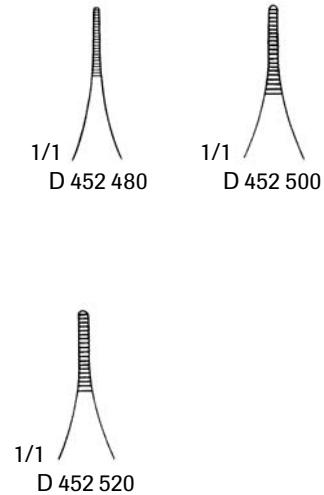

### Adson Brown Tissue Forceps

D 452 820  
4-3/4" 9x9 Teeth, Side Grasping

### Adson Tissue Forceps

D 452 460 4-3/4" 1x2 Teeth, Micro Tip  
D 452 530 4-3/4" 1x2 Teeth, Serrated Tip  
D 452 540 4-3/4" 1x2 Teeth, Delicate Tip  
D 452 560 4-3/4" 1x2 Teeth, Standard Tip  
D 452 600 4-3/4" 1x2 Teeth, Delicate Tip with Tying Platform  
D 452 580 4-3/4" 2x3 Teeth

### Adson Dressing and Tissue Forceps

D 452 400 6" 1x2 Teeth  
D 452 420 6" Serrated  
D 452 470 6" 1x2 Teeth, Micro Tip  
D 452 490 6" Serrated, Micro Tip

### Adson Dressing Forceps

4-3/4" Serrated  
D 452 480 Micro Tip  
D 452 500 Delicate Tip  
D 452 520 Standard Tip  
D 452 620 Carbide Tip