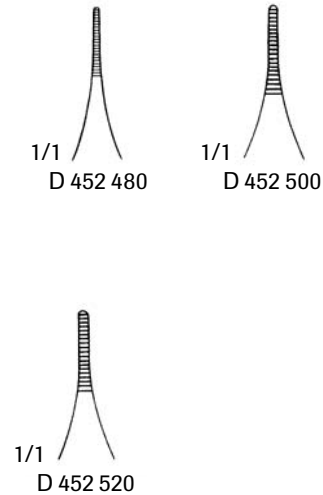

### Adson Brown Tissue Forceps

D 452 820  
4-3/4" 9x9 Teeth, Side Grasping

### Adson Tissue Forceps

D 452 460 4-3/4" 1x2 Teeth, Micro Tip  
D 452 530 4-3/4" 1x2 Teeth, Serrated Tip  
D 452 540 4-3/4" 1x2 Teeth, Delicate Tip  
D 452 560 4-3/4" 1x2 Teeth, Standard Tip  
D 452 600 4-3/4" 1x2 Teeth, Delicate Tip with Tying Platform  
D 452 580 4-3/4" 2x3 Teeth

### Adson Dressing and Tissue Forceps

D 452 400 6" 1x2 Teeth  
D 452 420 6" Serrated  
D 452 470 6" 1x2 Teeth, Micro Tip  
D 452 490 6" Serrated, Micro Tip

### Adson Dressing Forceps

4-3/4" Serrated  
D 452 480 Micro Tip  
D 452 500 Delicate Tip  
D 452 520 Standard Tip  
D 452 620 Carbide Tip